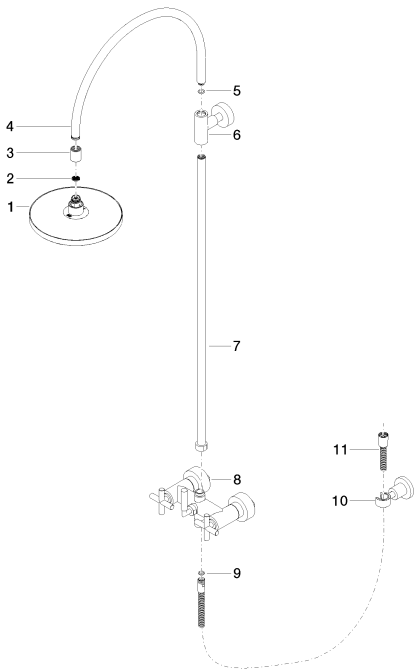

Shower - Tara.

Exposed shower set - polished chrome

Article number: 26 632 892-00 0010

- Projection 16-1/2"
- Rainshower
- Rain shower Ø 8-5/8"
- Rain shower with descaling system
- Rain shower water flow rate limited to max. 1.8 gpm
- Shower head / hand shower diverter
- Height from center of faucet to bottom of rainhead 33-1/2"
- Height from center of faucet to top of shower arm 46"
- Wall bracket with flange Ø 2-1/8"
- Flange for wall connection Ø 2-1/4"
- Shower mixer with flange Ø 2-1/2"
- Center to center 5-7/8" ± 1/2"
- 59" metal shower hose
- 1/2" connection
- NOTE: Local building codes may require the use of an anti-scald device. Please refer to remote pressure balance valve (35 910 970 90)
- Internal backflow preventer.
- NOTE: Hand shower sold separately. Please see hand shower options under the miscellaneous articles section of each series.

polished chrome

Accessory is required for this item.

Shower - Tara.
Exposed shower set - polished chrome
Article number: 26 632 892-00 0010

Dimensional drawing

All dimensions in mm / inch = mm x 0,0394

Shower - Tara.
Exposed shower set - polished chrome
Article number: 26 632 892-00 0010

Required article

35 080 970-90 0010
Rough-in adapter -

Shower - Tara.
Exposed shower set - polished chrome
Article number: 26 632 892-00 0010

Spare parts list

Number	Item Number	Designation	Number of units
1	04 12 05 092 10-00	shower	1
2	09 23 01 039 90	sieve	1
3	09 24 03 177 20-00	adaptor	1
4	04 28 22 097 20-00	spout	1
5	09 14 10 011 90	seal	1
6	90 17 11 037 00-00	holder	1
7	90 28 22 096 00-00	pipe	1
8	04 17 10 020 01-00	fitting	1
9	09 14 20 026 90	seal	1
10	28 050 892-00	Wall bracket - polished chrome	1
11	28 304 970-00	hose	1