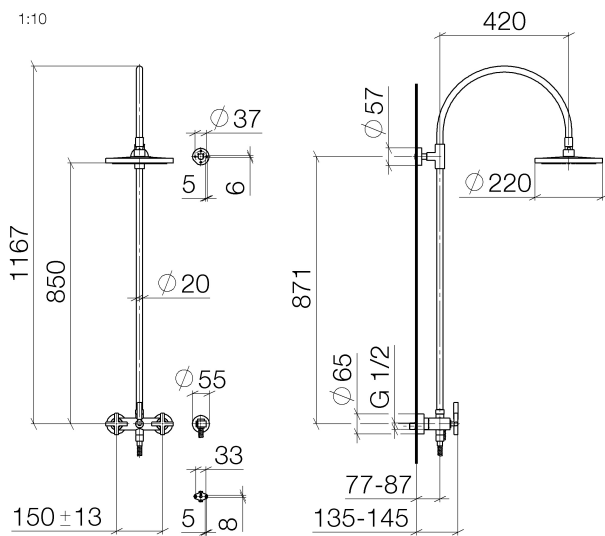

Shower - Tara.

Exposed shower set - polished chrome

Article number: 26 632 892-00 0010

- Projection 16-1/2"
- Rainshower
- Rain shower Ø 8-5/8"
- Rain shower with descaling system
- Rain shower water flow rate limited to max. 1.8 gpm
- Shower head / hand shower diverter
- Height from center of faucet to bottom of rainhead 33-1/2"
- Height from center of faucet to top of shower arm 46"
- Wall bracket with flange Ø 2-1/8"
- Flange for wall connection Ø 2-1/4"
- Shower mixer with flange Ø 2-1/2"
- Center to center 5-7/8" ± 1/2"
- 59" metal shower hose
- 1/2" connection
- NOTE: Local building codes may require the use of an anti-scald device. Please refer to remote pressure balance valve (35 910 970 90)
- Internal backflow preventer.
- NOTE: Hand shower sold separately. Please see hand shower options under the miscellaneous articles section of each series.

polished chrome

Accessory is required for this item.

Shower - Tara.
Exposed shower set - polished chrome
Article number: 26 632 892-00 0010

Dimensional drawing

All dimensions in mm / inch = mm x 0,0394

Shower - Tara.
Exposed shower set - polished chrome
Article number: 26 632 892-00 0010

Required article

35 080 970-90 0010
Rough-in adapter -

Shower - Tara.
Exposed shower set - polished chrome
Article number: 26 632 892-00 0010

Spare parts list

Number	Item Number	Designation	Number of units
1	04 12 05 092 10-00	shower	1
2	09 23 01 039 90	sieve	1
3	09 24 03 177 20-00	adaptor	1
4	04 28 22 097 20-00	spout	1
5	09 14 10 011 90	seal	1
6	90 17 11 037 00-00	holder	1
7	90 28 22 096 00-00	pipe	1
8	04 17 10 020 01-00	fitting	1
9	09 14 20 026 90	seal	1
10	28 050 892-00	Wall bracket - polished chrome	1
11	28 304 970-00	hose	1